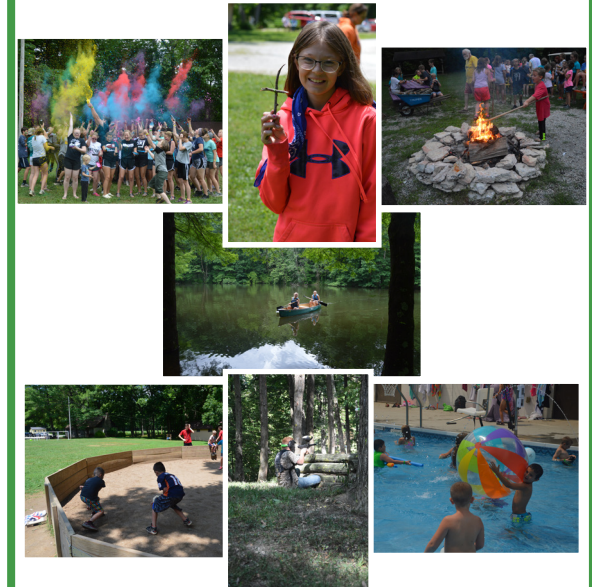

Southeastern Baptist Youth Camp

Teaching the Word
Growing in Christ
Serving His People