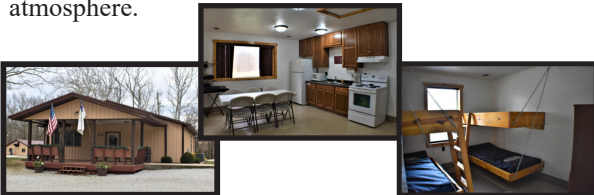

Southeastern Baptist Youth Camp

Teaching the Word
Growing in Christ
Serving His People

FACILITIES

SBYCamp has a variety of facilities that may be rented for retreats and events.

GRACE HALL:

Grace Hall is the Heated and AIR CONDITIONED gym and restrooms with showers. This is a wonderful area to host dinners, receptions, conferences, and worship, or play basketball, volleyball, and much more!

RETREAT CENTER:

The Retreat Center has heat and air conditioning. This building has a total of 84 beds in 20 sleeping rooms - 7 rooms on the ground floor and 13 rooms on the second floor. There are men's and women's restrooms with showers on both floors. There is a lounge area with a fireplace, comfy furniture, tables and chairs. There is a household kitchen with basic necessary amenities.

DEAN'S CABIN:

The Dean's Cabin has heat and air conditioning. This building has a total of 14 beds in 4 sleeping rooms. There are two private restrooms with showers. There is a small kitchen/lounge area with basic necessary amenities. There is a fire-less flame fireplace for a cozy atmosphere.